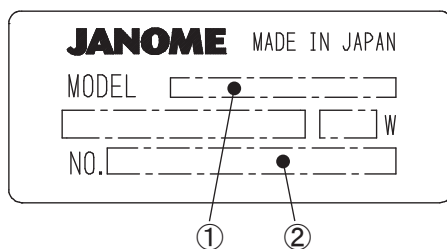

SCARA Robot JSR4400N Series

How to Read the Model No. / Serial No.

Plate is affixed to robot.

Identification Plate Positions

(The back of the robot)

How to Check the Identification Plate

① Model Number

② Serial Number

Example: 16JSRN0001

(CE Specifications)