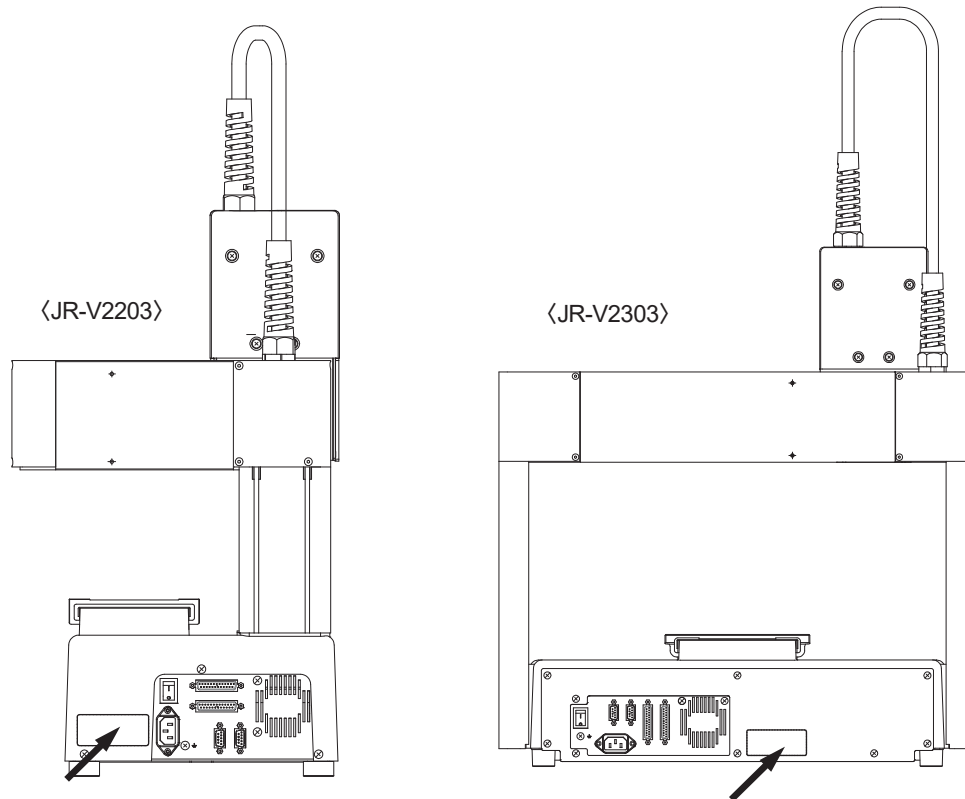

Desktop Robot JR-V2000 Series

How to Read the Model No. / Serial No.

Plate is affixed to robot.

Identification Plate Positions

How to Check the Identification Plate

① Model Number

② Serial Number

Example: 11JRV20001M1TW