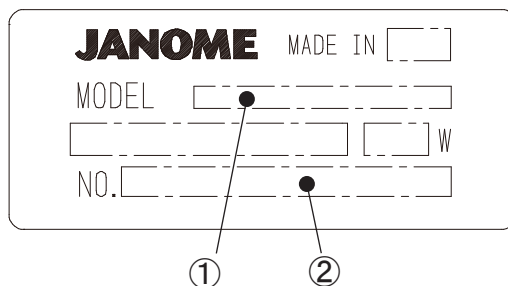

Desktop Robot JR-V2000 Series

How to Read the Model No. / Serial No.

Plate is affixed to robot.

Identification Plate Positions

How to Check the Identification Plate

① Model Number

② Serial Number

Example: 11JRV20001M1TW