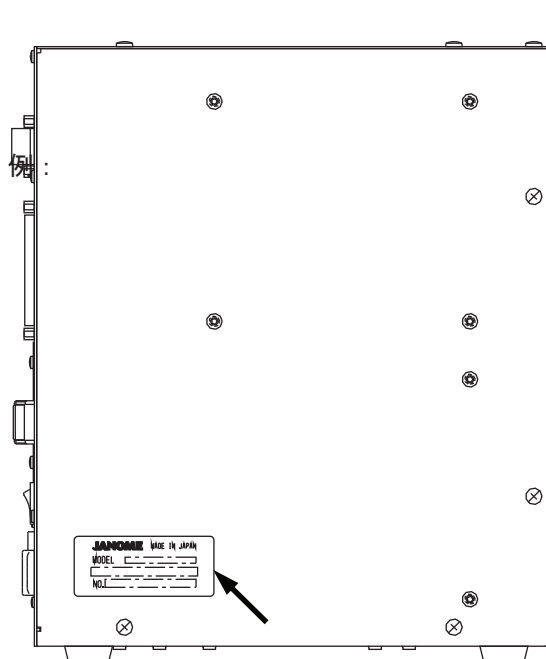

Cartesian Robot JC-2 Series

How to Read the Model No. / Serial No.

Plate is affixed to controller.

Identification Plate Positions

<Control Box Side>

How to Check the Identification Plate

① Model Number

② Serial Number

Example: 12JC-2T0001