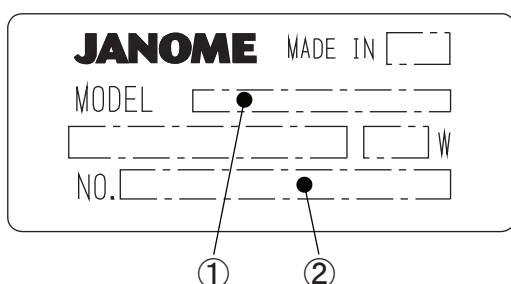

Cartesian Robot JC-2 Series

How to Read the Model No. / Serial No.

Plate is affixed to controller.

Identification Plate Positions

<Control Box Side>

How to Check the Identification Plate

① Model Number

② Serial Number

Example: 12JC-2T0001